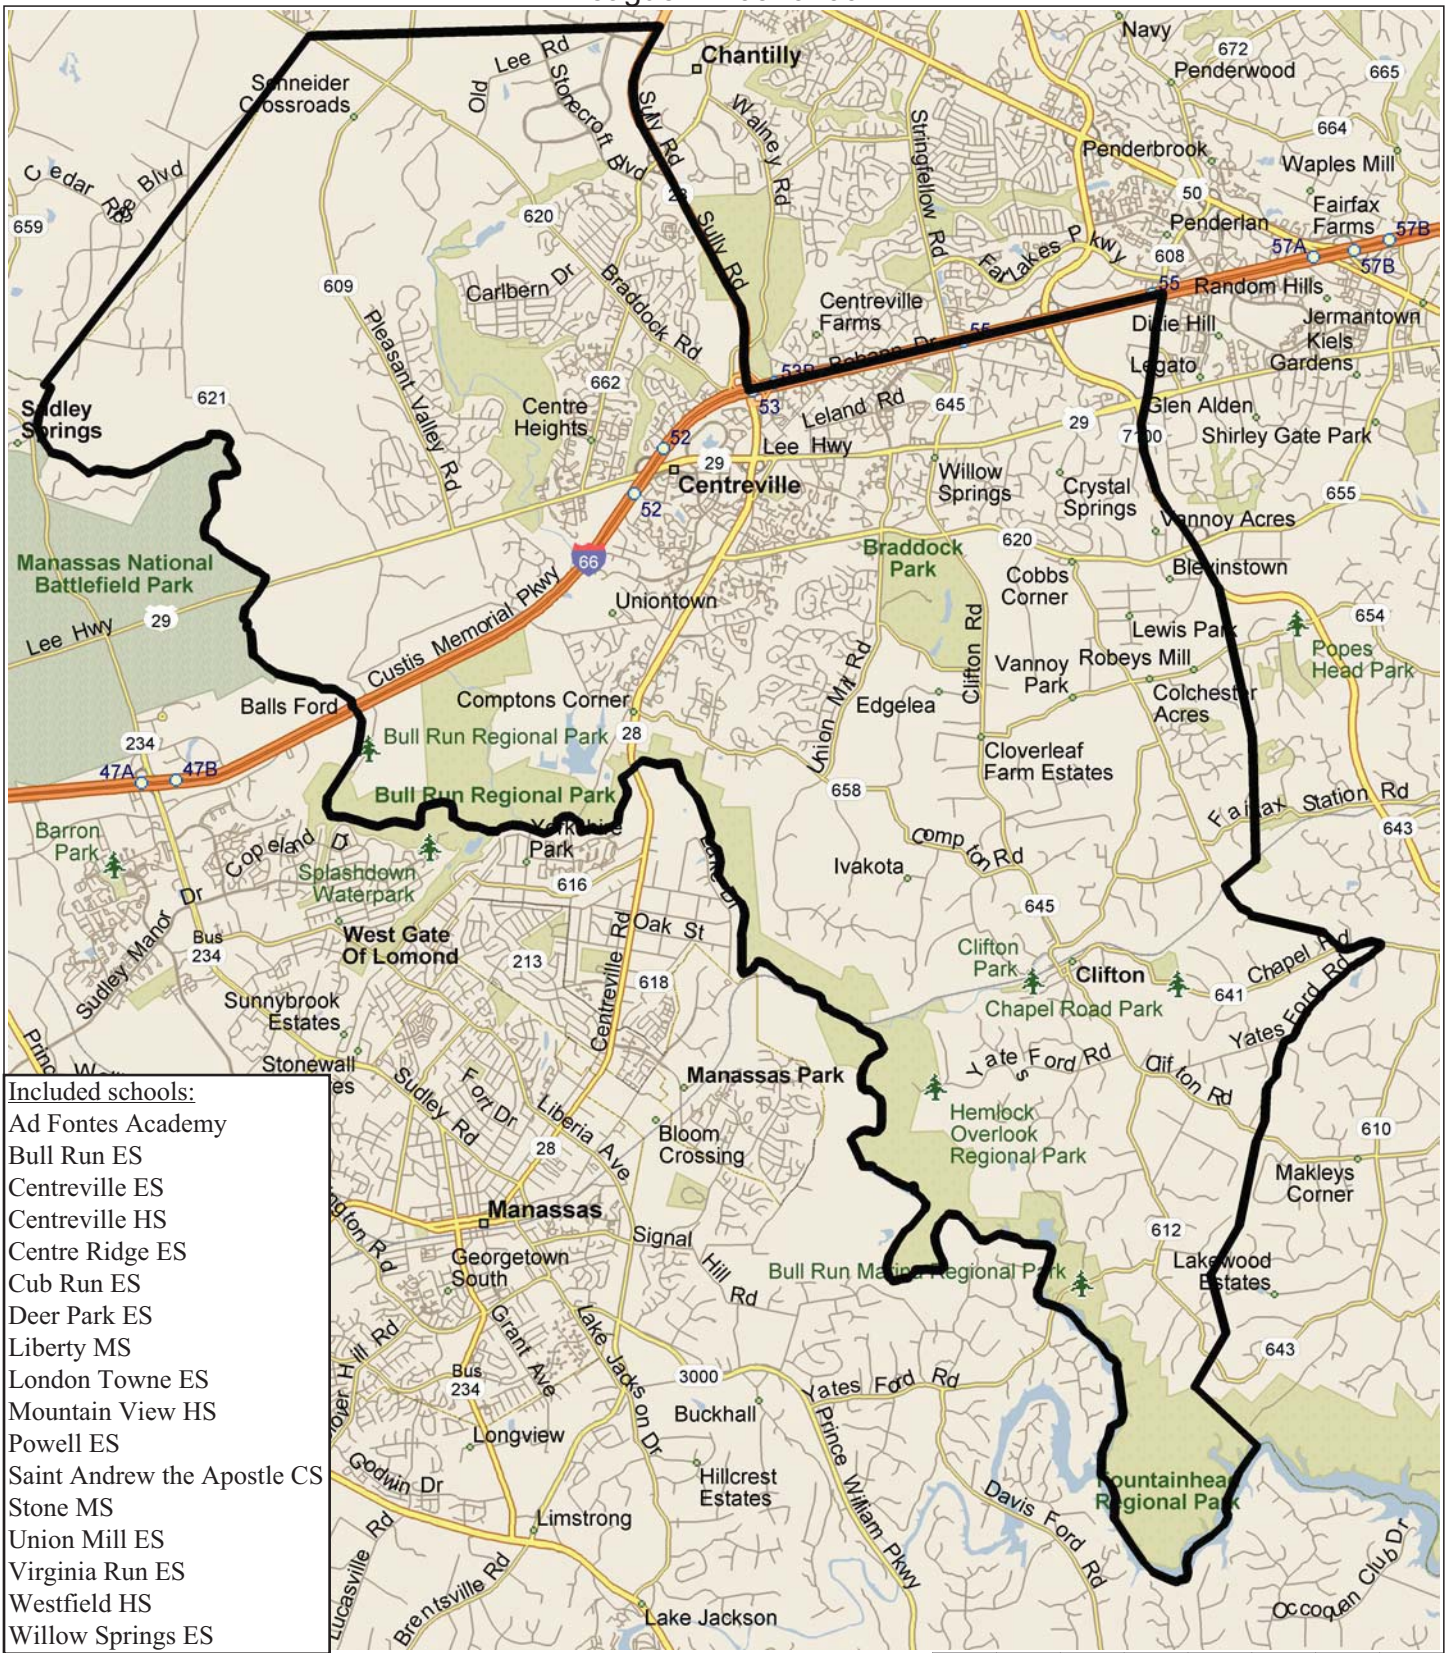

# SYA Little League Softball and Teenage Baseball

League ID 03461001

- Included schools:**
- Ad Fontes Academy
  - Bull Run ES
  - Centreville ES
  - Centreville HS
  - Centre Ridge ES
  - Cub Run ES
  - Deer Park ES
  - Liberty MS
  - London Towne ES
  - Mountain View HS
  - Powell ES
  - Saint Andrew the Apostle CS
  - Stone MS
  - Union Mill ES
  - Virginia Run ES
  - Westfield HS
  - Willow Springs ES