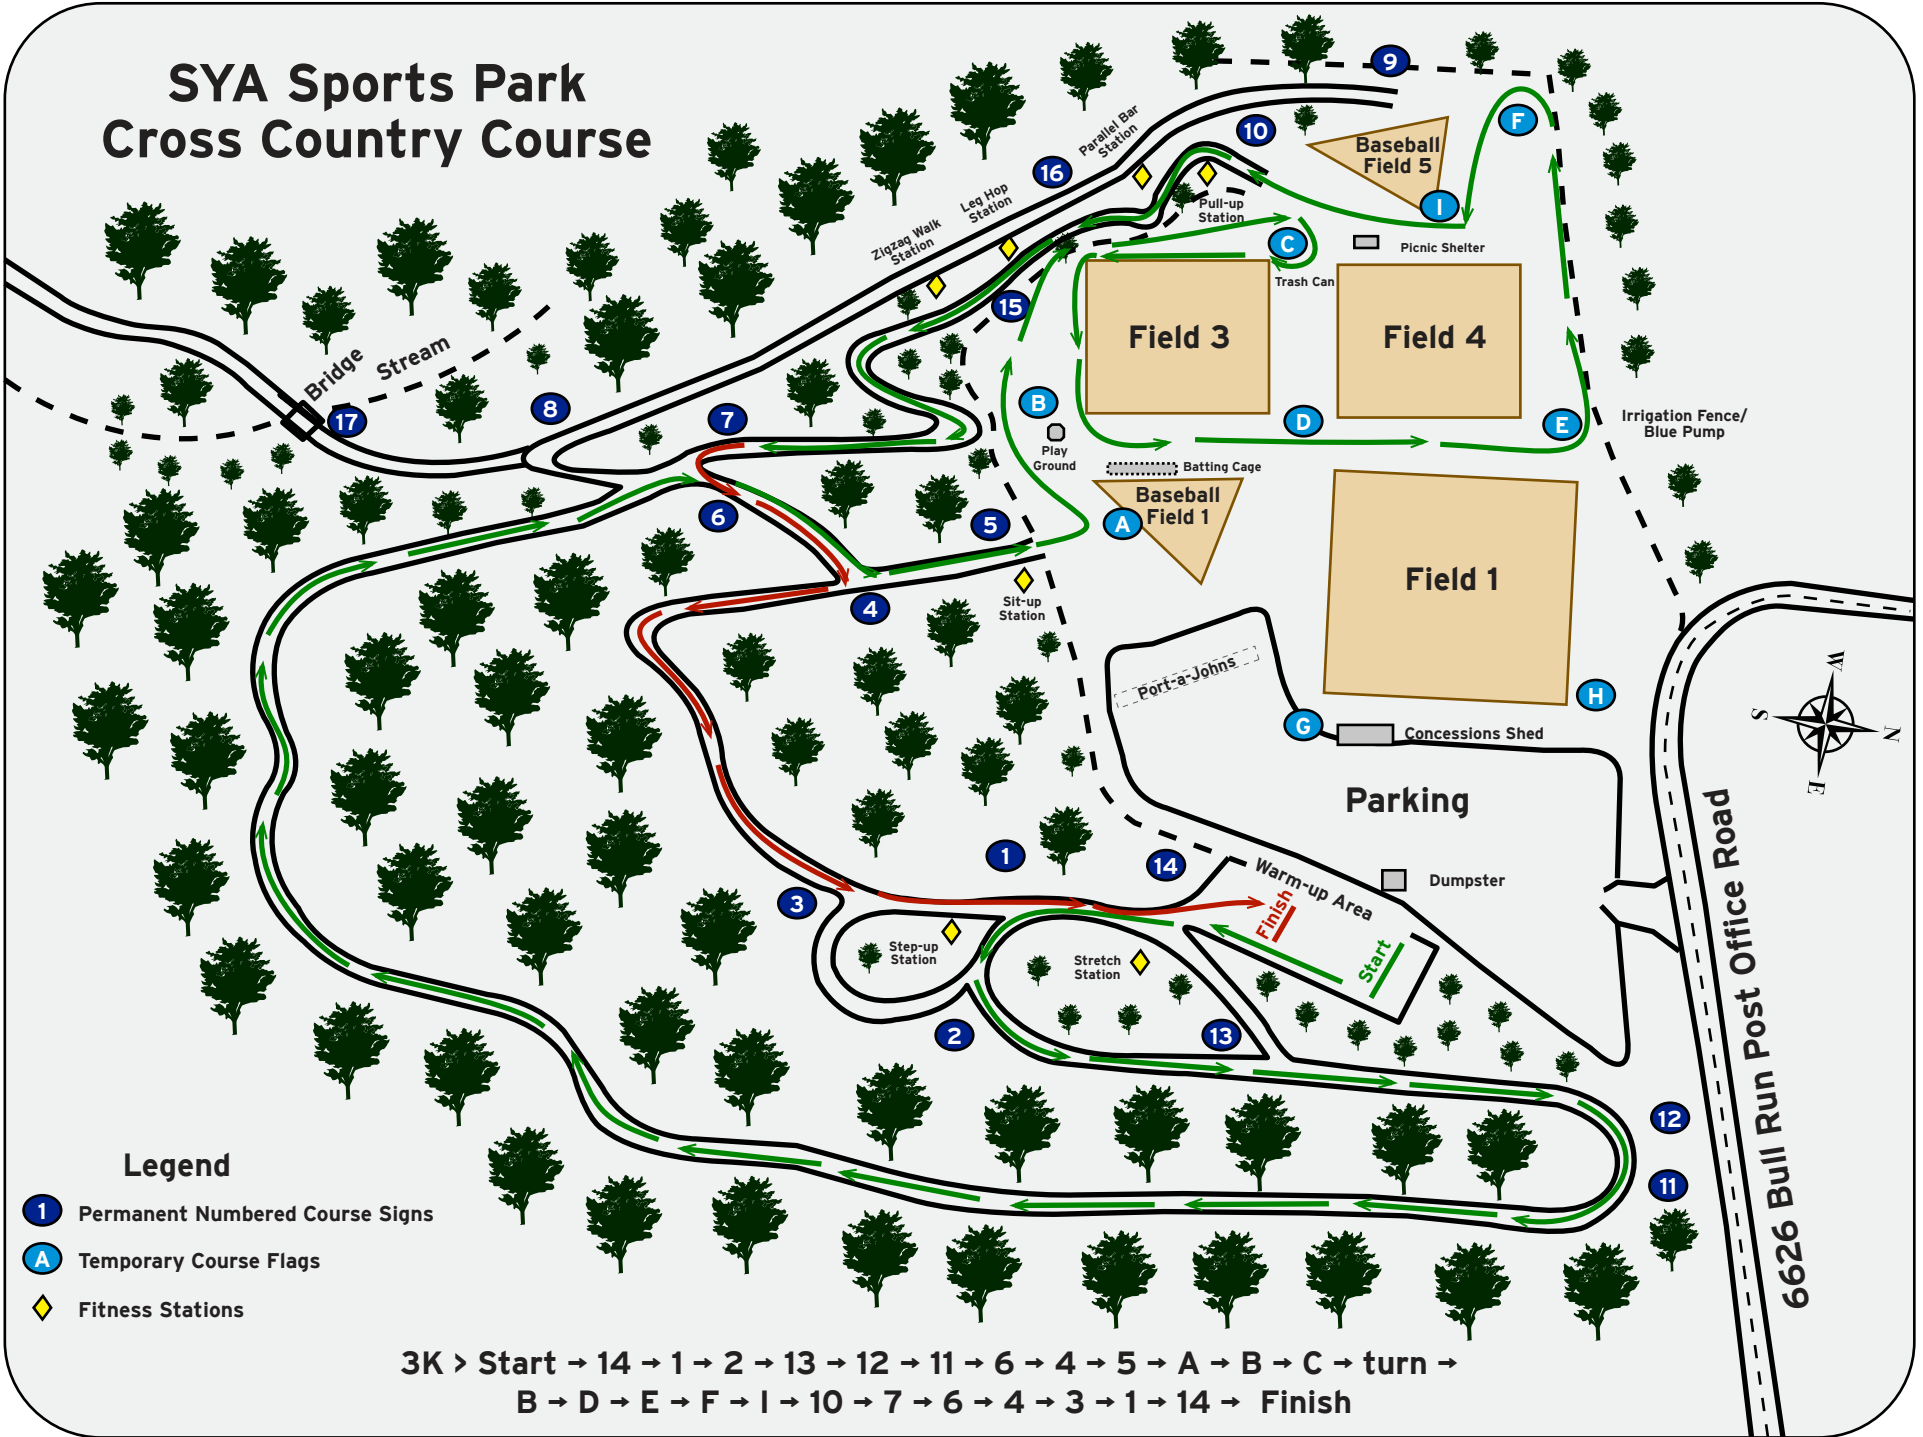

SYA Sports Park Cross Country Course

Legend

- 1 Permanent Numbered Course Signs
- A Temporary Course Flags
- ◆ Fitness Stations

3K > Start → 14 → 1 → 2 → 13 → 12 → 11 → 6 → 4 → 5 → A → B → C → turn →
 B → D → E → F → I → 10 → 7 → 6 → 4 → 3 → 1 → 14 → Finish