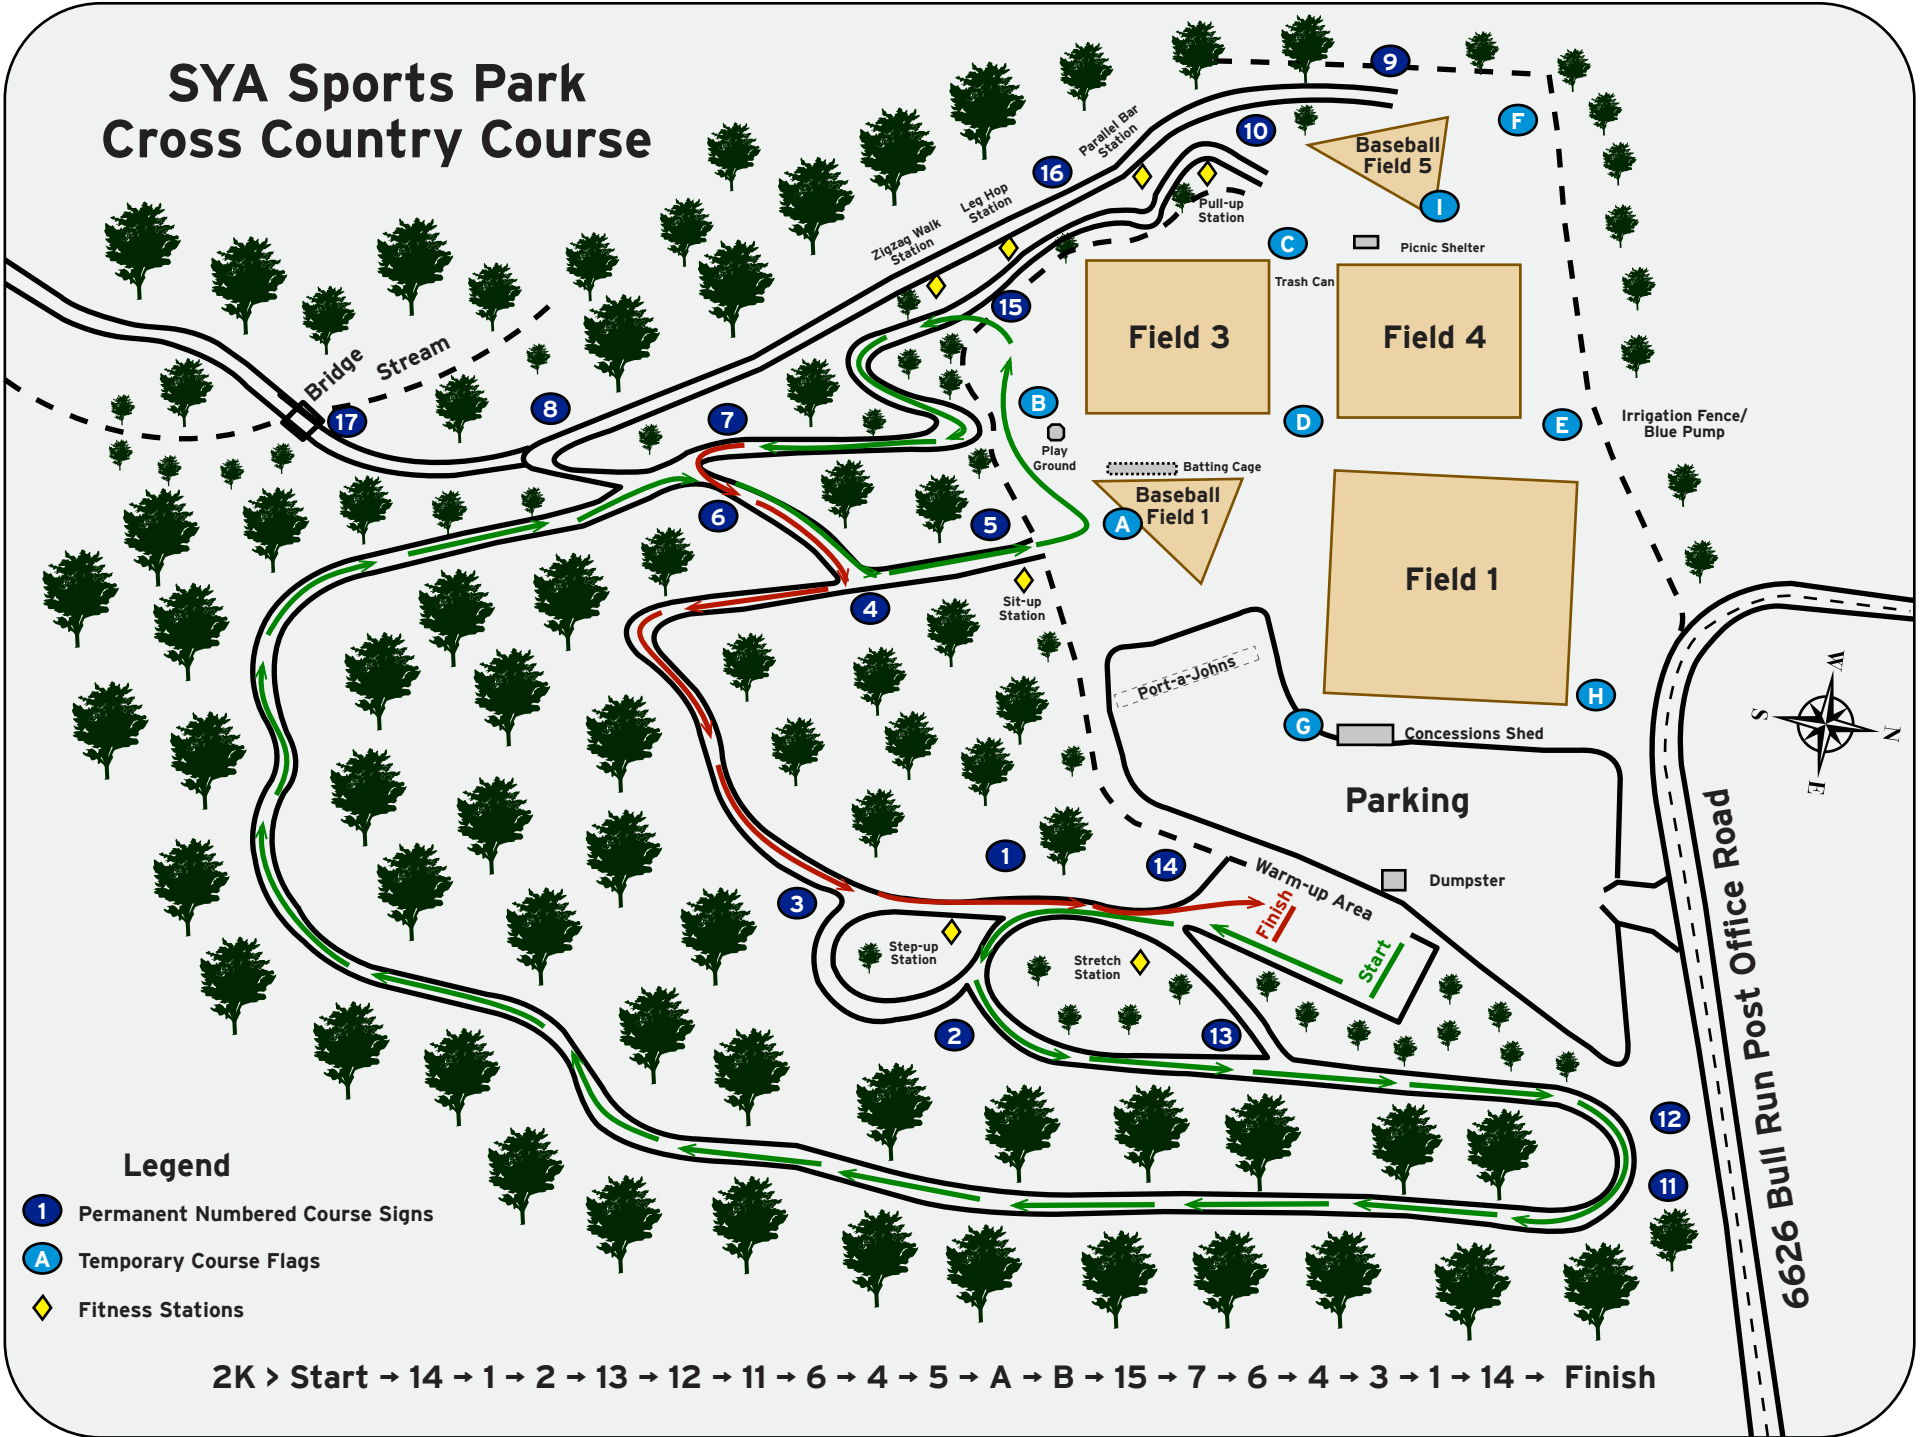

SYA Sports Park Cross Country Course

Legend

- 1 Permanent Numbered Course Signs
- A Temporary Course Flags
- ◆ Fitness Stations

2K > Start → 14 → 1 → 2 → 13 → 12 → 11 → 6 → 4 → 5 → A → B → 15 → 7 → 6 → 4 → 3 → 1 → 14 → Finish