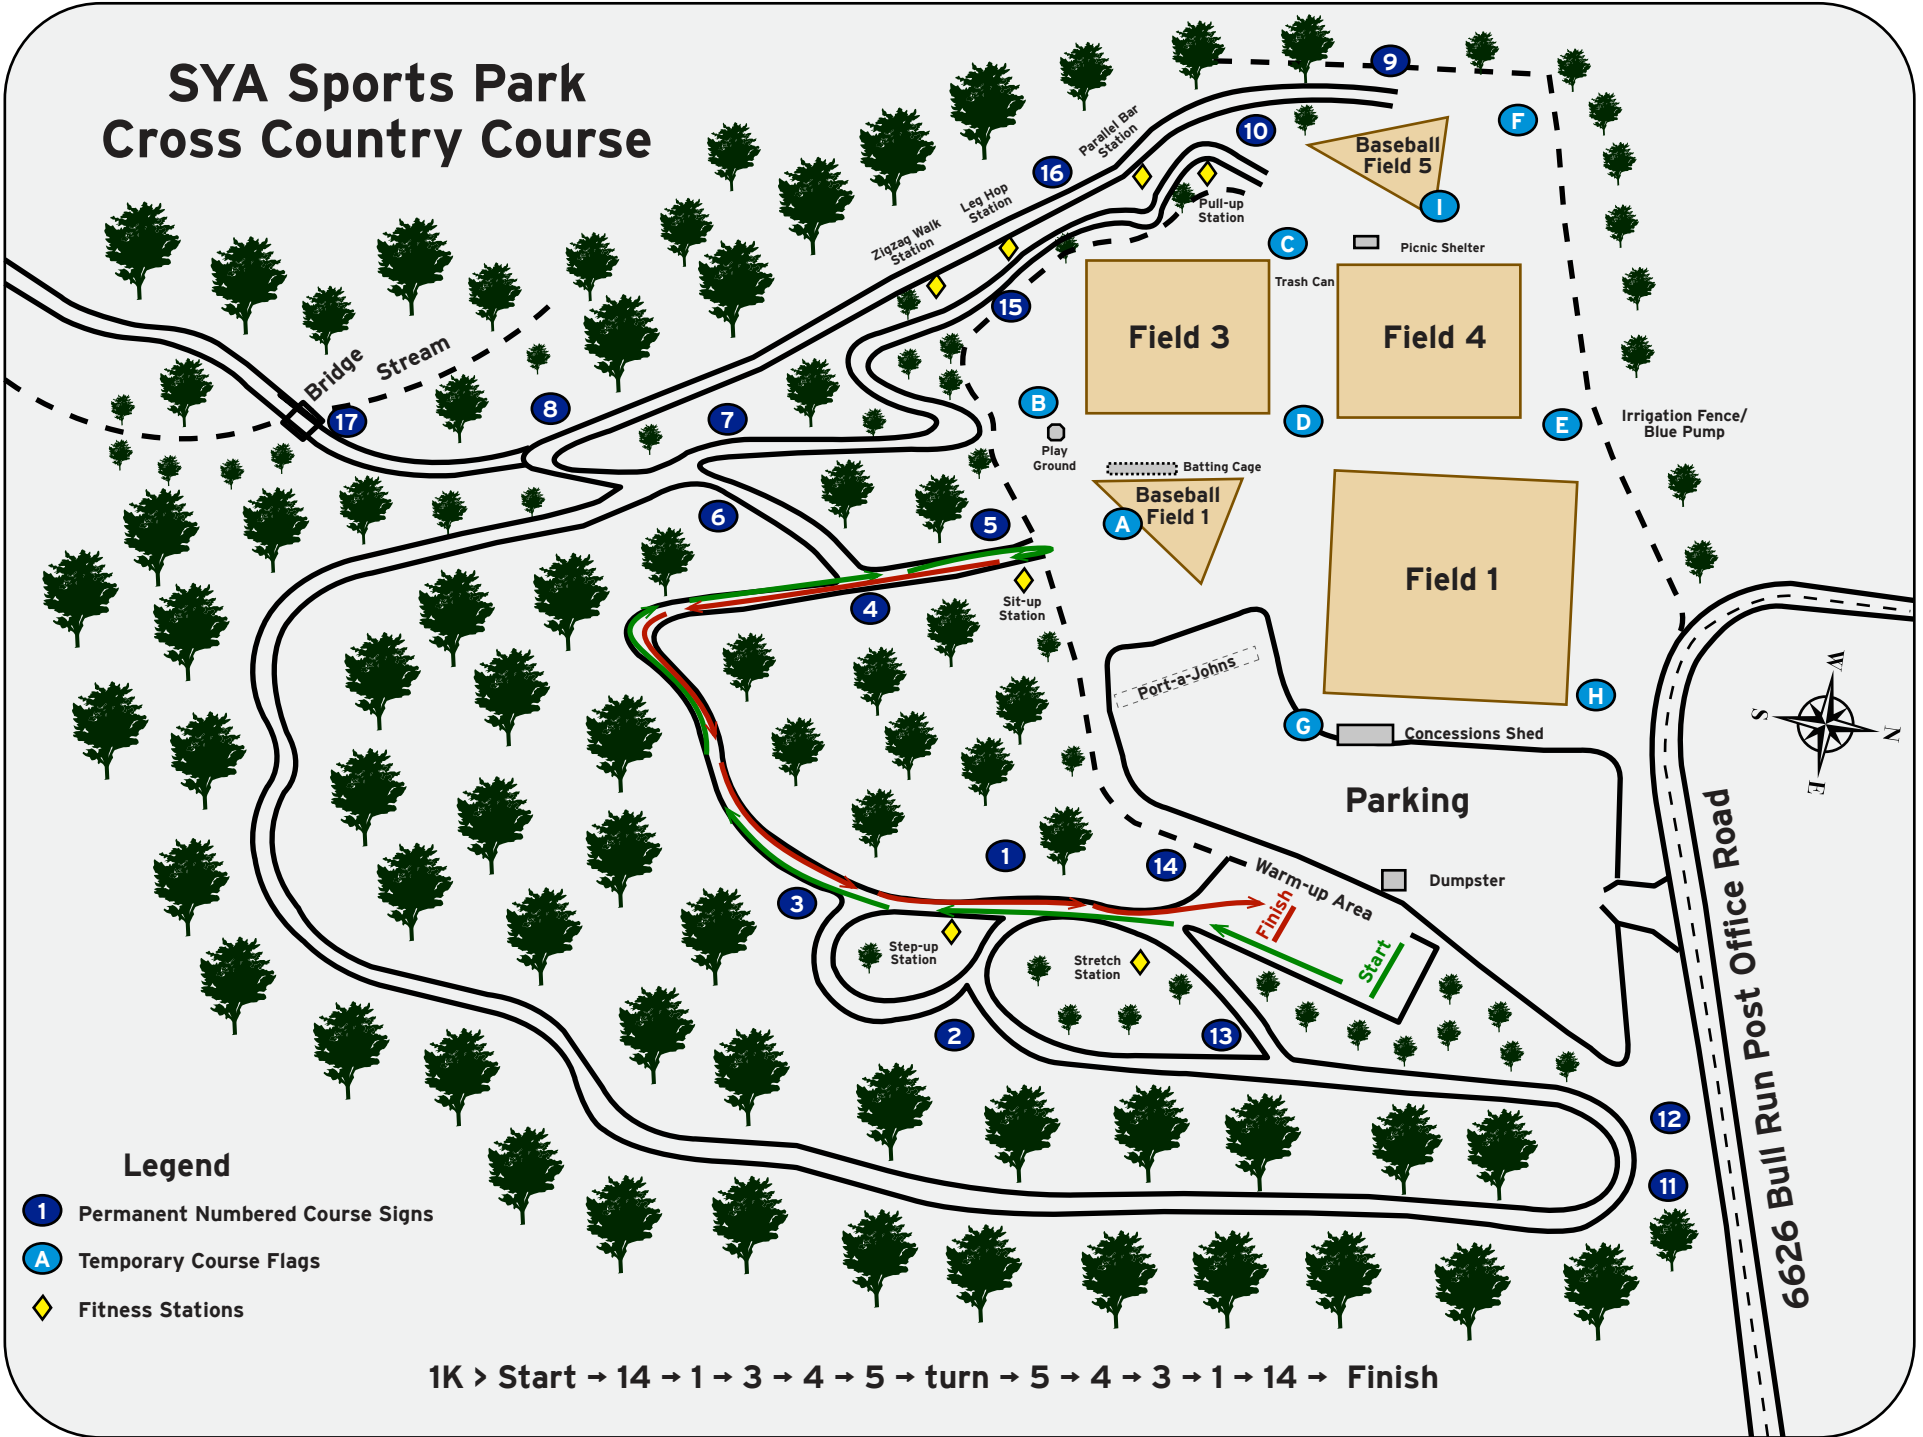

SYA Sports Park Cross Country Course

Legend

- 1 Permanent Numbered Course Signs
- A Temporary Course Flags
- ◆ Fitness Stations

1K > Start → 14 → 1 → 3 → 4 → 5 → turn → 5 → 4 → 3 → 1 → 14 → Finish